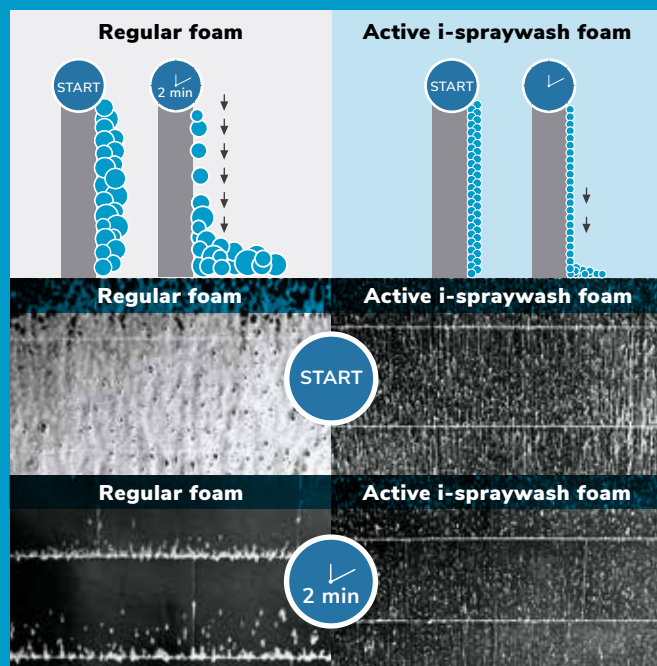

i-team

i-spraywash

The cleaning solution that clings and cleans deeply

Cleaner surfaces with 80% lower impact on the environment

The i-spraywash system is a foam sprayer with an integrated dosing feature. It has a patented nozzle that creates an active foam that really sticks to the surface.

i-spraywash foam vs regular foam

Why i-spraywash?

Faster

Faster foam coverage and less foam on the floor saves time when rinsing.

Cleaner

The special foam nozzle and tablets create an effective active foam that sticks to surfaces.

Cut down costs
1 tablet is equal to 1L liquid concentrate

2 in 1, click-off-click-on
easy change between foaming and rinsing

1. Integrated dosing
adjust for needed effect

2. Foam filter
2 types for varied results