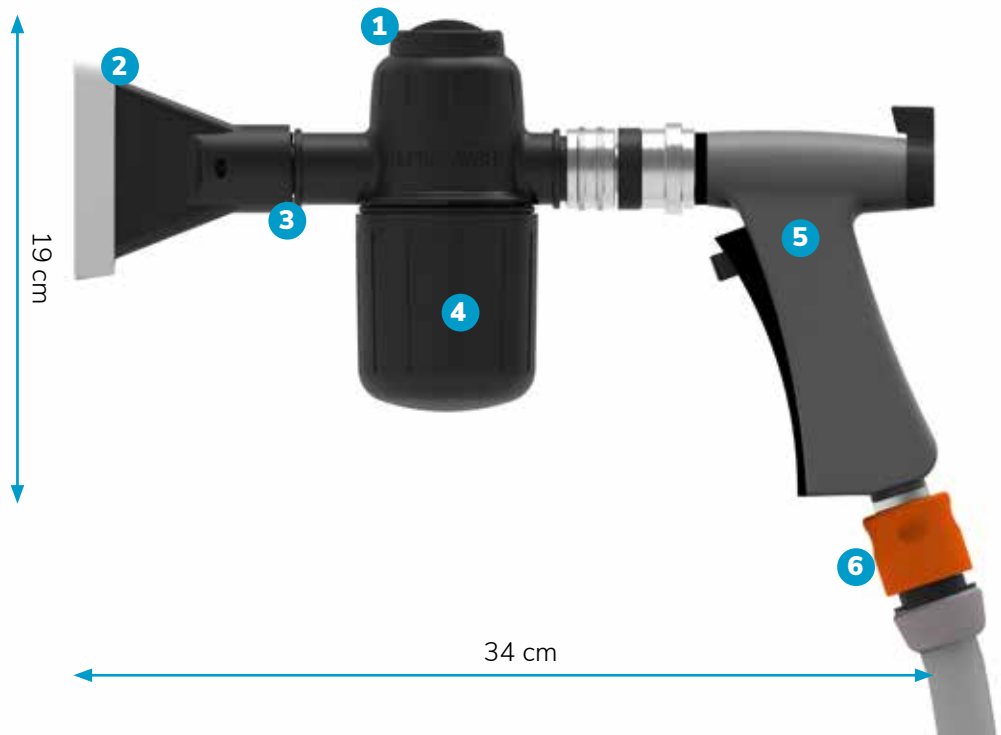

i-spraywash is available in two versions. For the water hose, you can either choose Gardena or a Nito fitting click.

M24.000082.01.EN - Subject to change.

i-spraywash special features:

Simply connect to a water hose with normal water pressure.