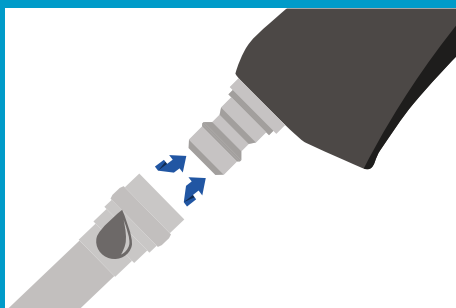

i-team

i-spraywash

The cleaning solution that clings and cleans deeply

Cleaner surfaces with 80% lower impact on the environment

The i-spraywash system is a foam sprayer with an integrated dosing feature. It has a patented nozzle that creates an active foam that really sticks to the surface.

i-spraywash is available in two versions. For the water hose, you can either choose Gardena or a Nito fitting click.

M24.000082.01.EN - Subject to change.

i-spraywash special features:

Simply connect to a water hose with normal water pressure.