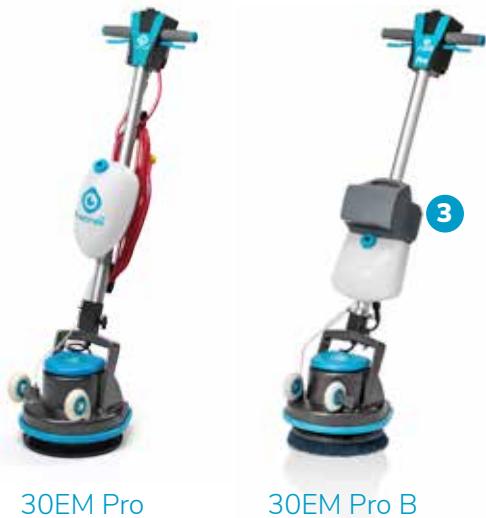

Why the i-scrub 30EM Pro B is your choice:

30EM Pro

30EM Pro B

Single-disc scrubbing

Orbital movement with no sideforces, everybody can operate it without training.

Cord or cordless?

The battery-powered i-scrub 30 EM gives you flexibility to use it when and where you want to.

Quick release handle

Change the length of the handles to suit the work conditions.

The long handles can be used to move over obstacles.