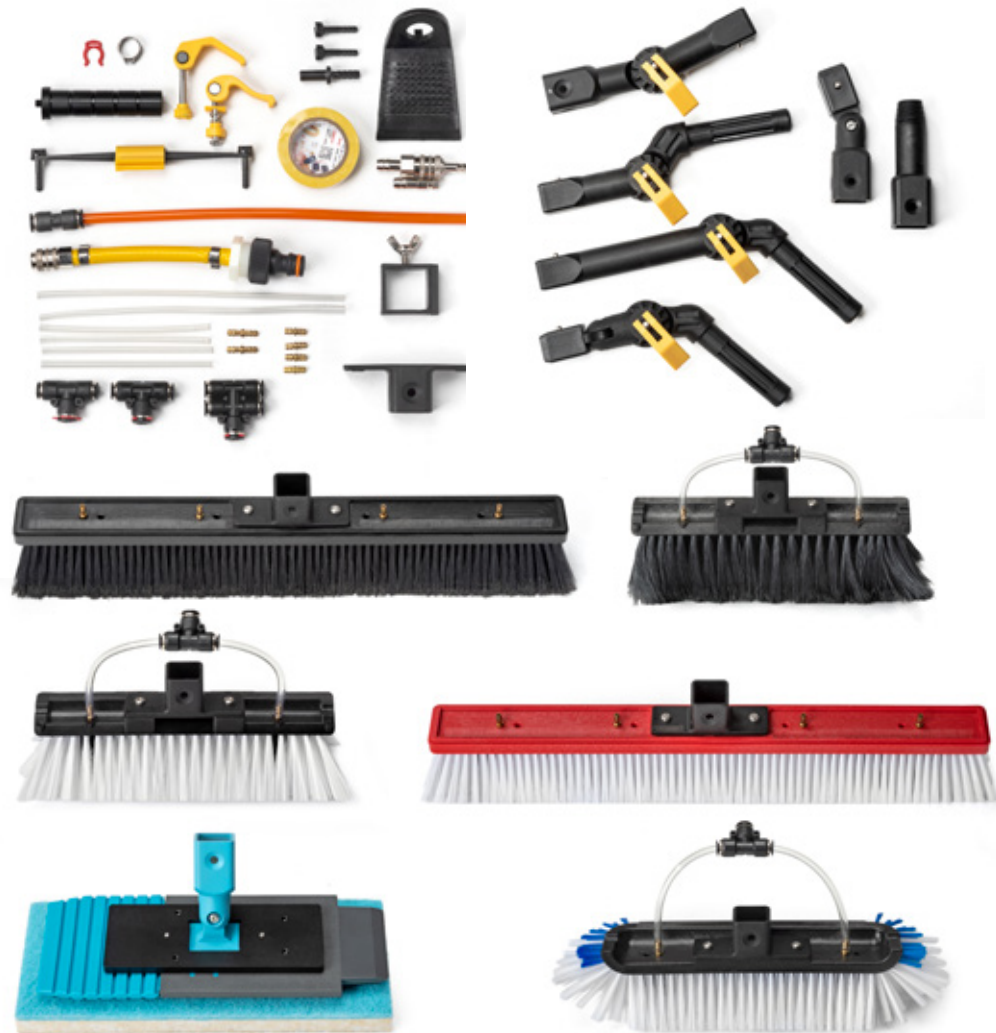

Easy to use

The Power Wash comes fully assembled, just add the nozzle to the tip.

Work ergonomically

In combination with the high pressure tube add-on of the i-suit you are able to work ergonomically and improve your work performance. The add-on will also keep the Power Wash balanced.

Stable & effective

Cleaning outer walls

With 200 Bar the Power Wash offers a solution for any high pressure cleaning task! Easily clean outer walls without having to use an aerial work platform.

Toolbox for every job

A well-equipped toolbox is essential for completing different window cleaning jobs. i-wash has a solution available for every job, all combined in one handy toolbox. The contents of toolbox include accessories, brushes, goosenecks, extenders, swivel movement, spray systems, and spare parts.