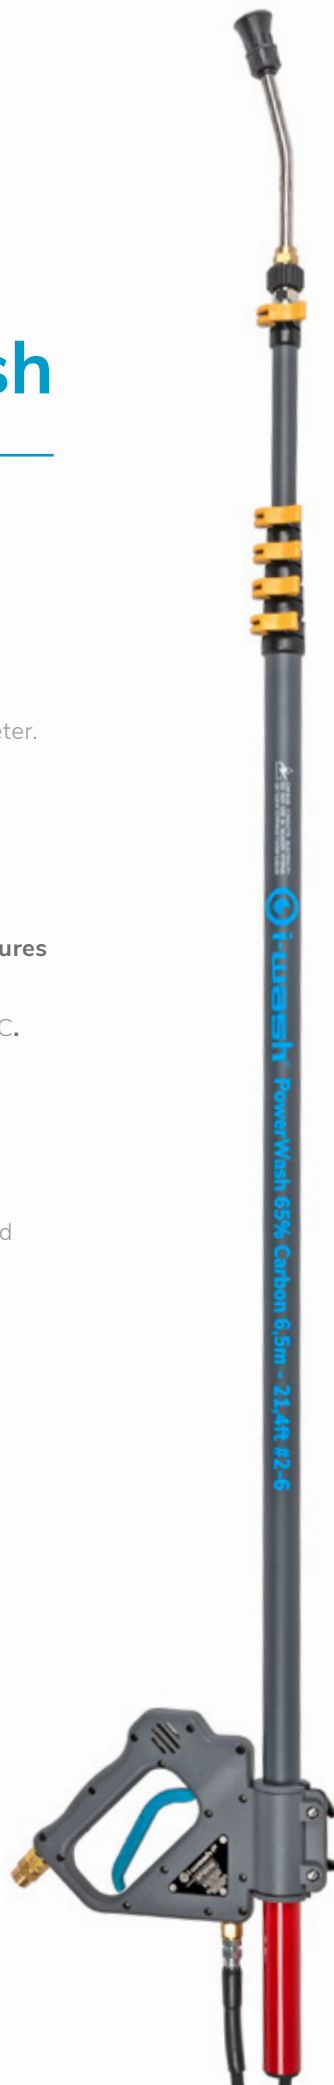

Key features

Modular Extensions

The i-wash is a telescopic and modular concept. You can add or remove extensions from the pole to meet your needs. The handle diameter remains the same regardless of the amount of extensions used. All parts have endcaps to protect the carbon fiber from damaging, making them extra durable.

Agile & light

i-wash Basic Reach

Ground level work

With a working height of 9.5 meters the i-wash Basic Reach is the perfect pole for ground level work.

Material

65% Carbon fibre

Extension

The Basic Reach has 6 pole lengths starting from 1.57 m to an extended length of 8.05 m.

Take it with you anywhere

Its collapsed size without the brush is only 1.57 meters so it can fit in any van.

i-wash Basic Reach

The i-wash Basic Reach is a perfect entry level pole to get started quickly

Easy to use

The Power Wash comes fully assembled, just add the nozzle to the tip.

Work ergonomically

In combination with the high pressure tube add-on of the i-suit you are able to work ergonomically and improve your work performance. The add-on will also keep the Power Wash balanced.