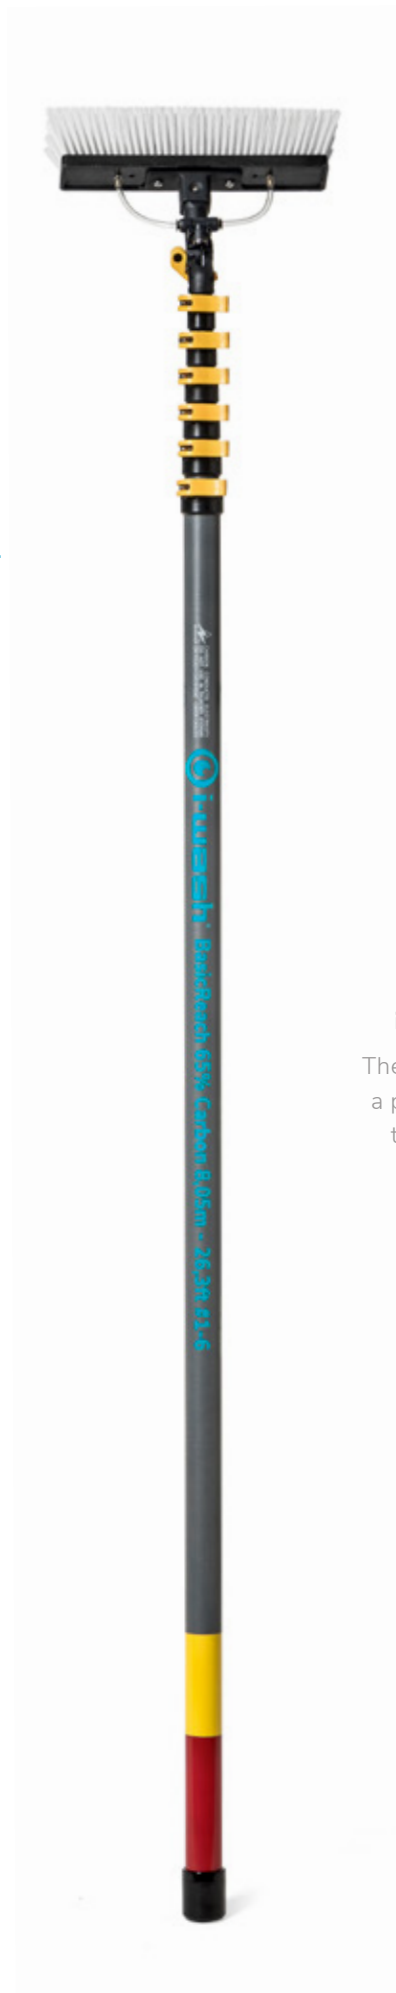

Take it with you anywhere

It's collapsed size without the brush is only 1.57 meters so it can fit in any van.

Extend your possibilities

The rigid and very light extendable carbon poles will make sure you will have the right length for every job, will let you work effectively, and save time. Extension Part 1 has 3 poles and gives an extra height of 4.10 m. Extension Part 2 gives you 1.80 m extra per pole. The maximum working height you can reach with all extensions is 18.5 m.

Agile & light

i-wash Basic Reach

Ground level work

With a working height of 9.5 meters the i-wash Basic Reach is the perfect pole for ground level work.

Material

65% Carbon fibre

Extension

The Basic Reach has 6 pole lengths starting from 1.57 m to an extended length of 8.05 m.

Take it with you anywhere

Its collapsed size without the brush is only 1.57 meters so it can fit in any van.

i-wash Basic Reach

The i-wash Basic Reach is a perfect entry level pole to get started quickly