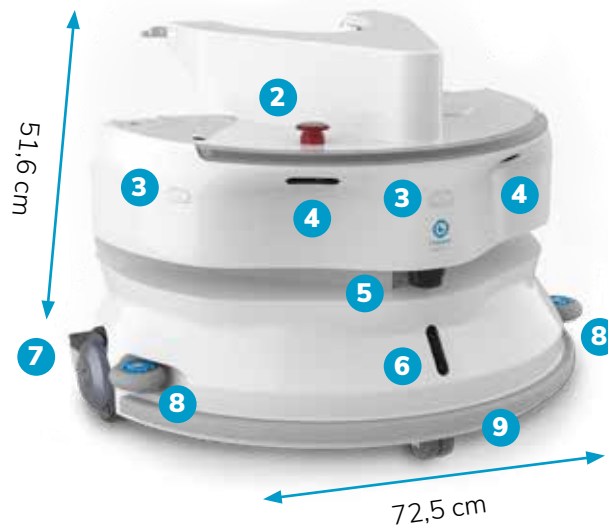

1. Control box

2. Emergency stop

3. Ultrasonic distance sensors

4. TOF sensors for cliff detection and object avoidance

5. High quality LiDAR (50m range)

6. TOF sensor for above the floor objects

7. High traction drive wheels

8. Side guard bumper wheels

9. Touch sensitive safety bumper

M24.000069.01.EN - Subject to change.