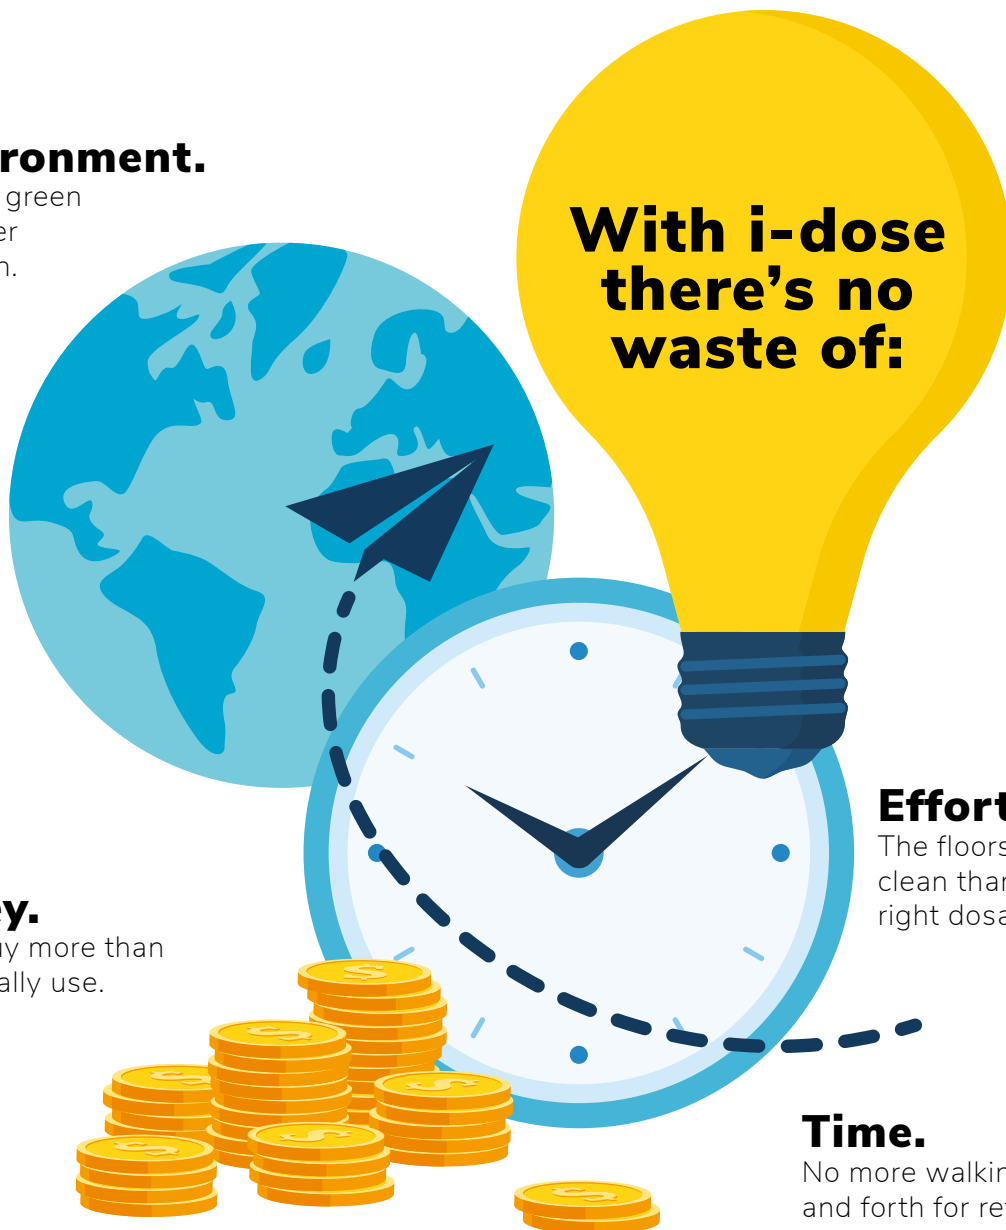

Minimal effort. Maximum results.

It's not easy to get the dosage of a standard detergent exactly right. Many cleaners unintentionally overdose. This is bad for the environment and bad for your finances. Overall 6% of the cleaning budget is spent on cleaning detergents. Needless to say that it pays out to get the dosage exactly right.

The environment.

The formula is green and you'll never overdose again.

Money.

Never buy more than you actually use.

**With i-dose
there's no
waste of:**

Effort.

The floors get perfectly clean thanks to the right dosage.

Time.

No more walking back and forth for refills.

Underdose = floors don't get cleaned properly, germs remain
Overdose = slippery floors, residue remains and attracts germs, waste of detergent (harmful for the environment) and budget