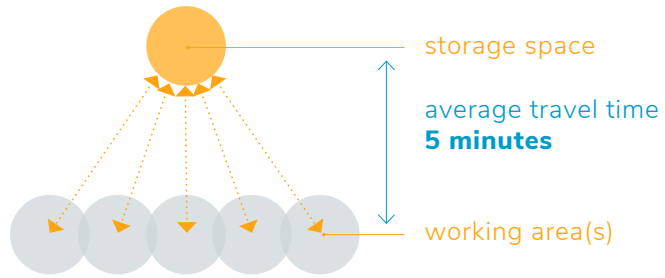

We like it easy

Experience the joy of being freed from frequent trips to the supply closet or solution dispenser as you can now refill on the go. You just added the contents of a supply closet to your i-mop.

An expanding line of pods

The innovation of cleaning detergents never stops, which means an ever-expanding line of pods for our patented i-dose system. Our goal is to create a pod for every cleaning job.

Easy, fast, efficient

Refills were never more efficient. Just take the pod from the pod holder, place it in the injector and wait a few seconds for it to pop the pod and for the liquid to drop in the water. Pop and drop. It's that easy.

Gentle for nature

The super-concentrate dosage is exactly right, so you'll never spill liquids again.

i-dose liquids are formulated to cradle-to-cradle standards and are entirely plant-based. Combine this with the dramatic reduction in water usage by the i-mop and you're quickly meeting sustainability goals. Eco label and cradle-to-cradle certifications are pending.